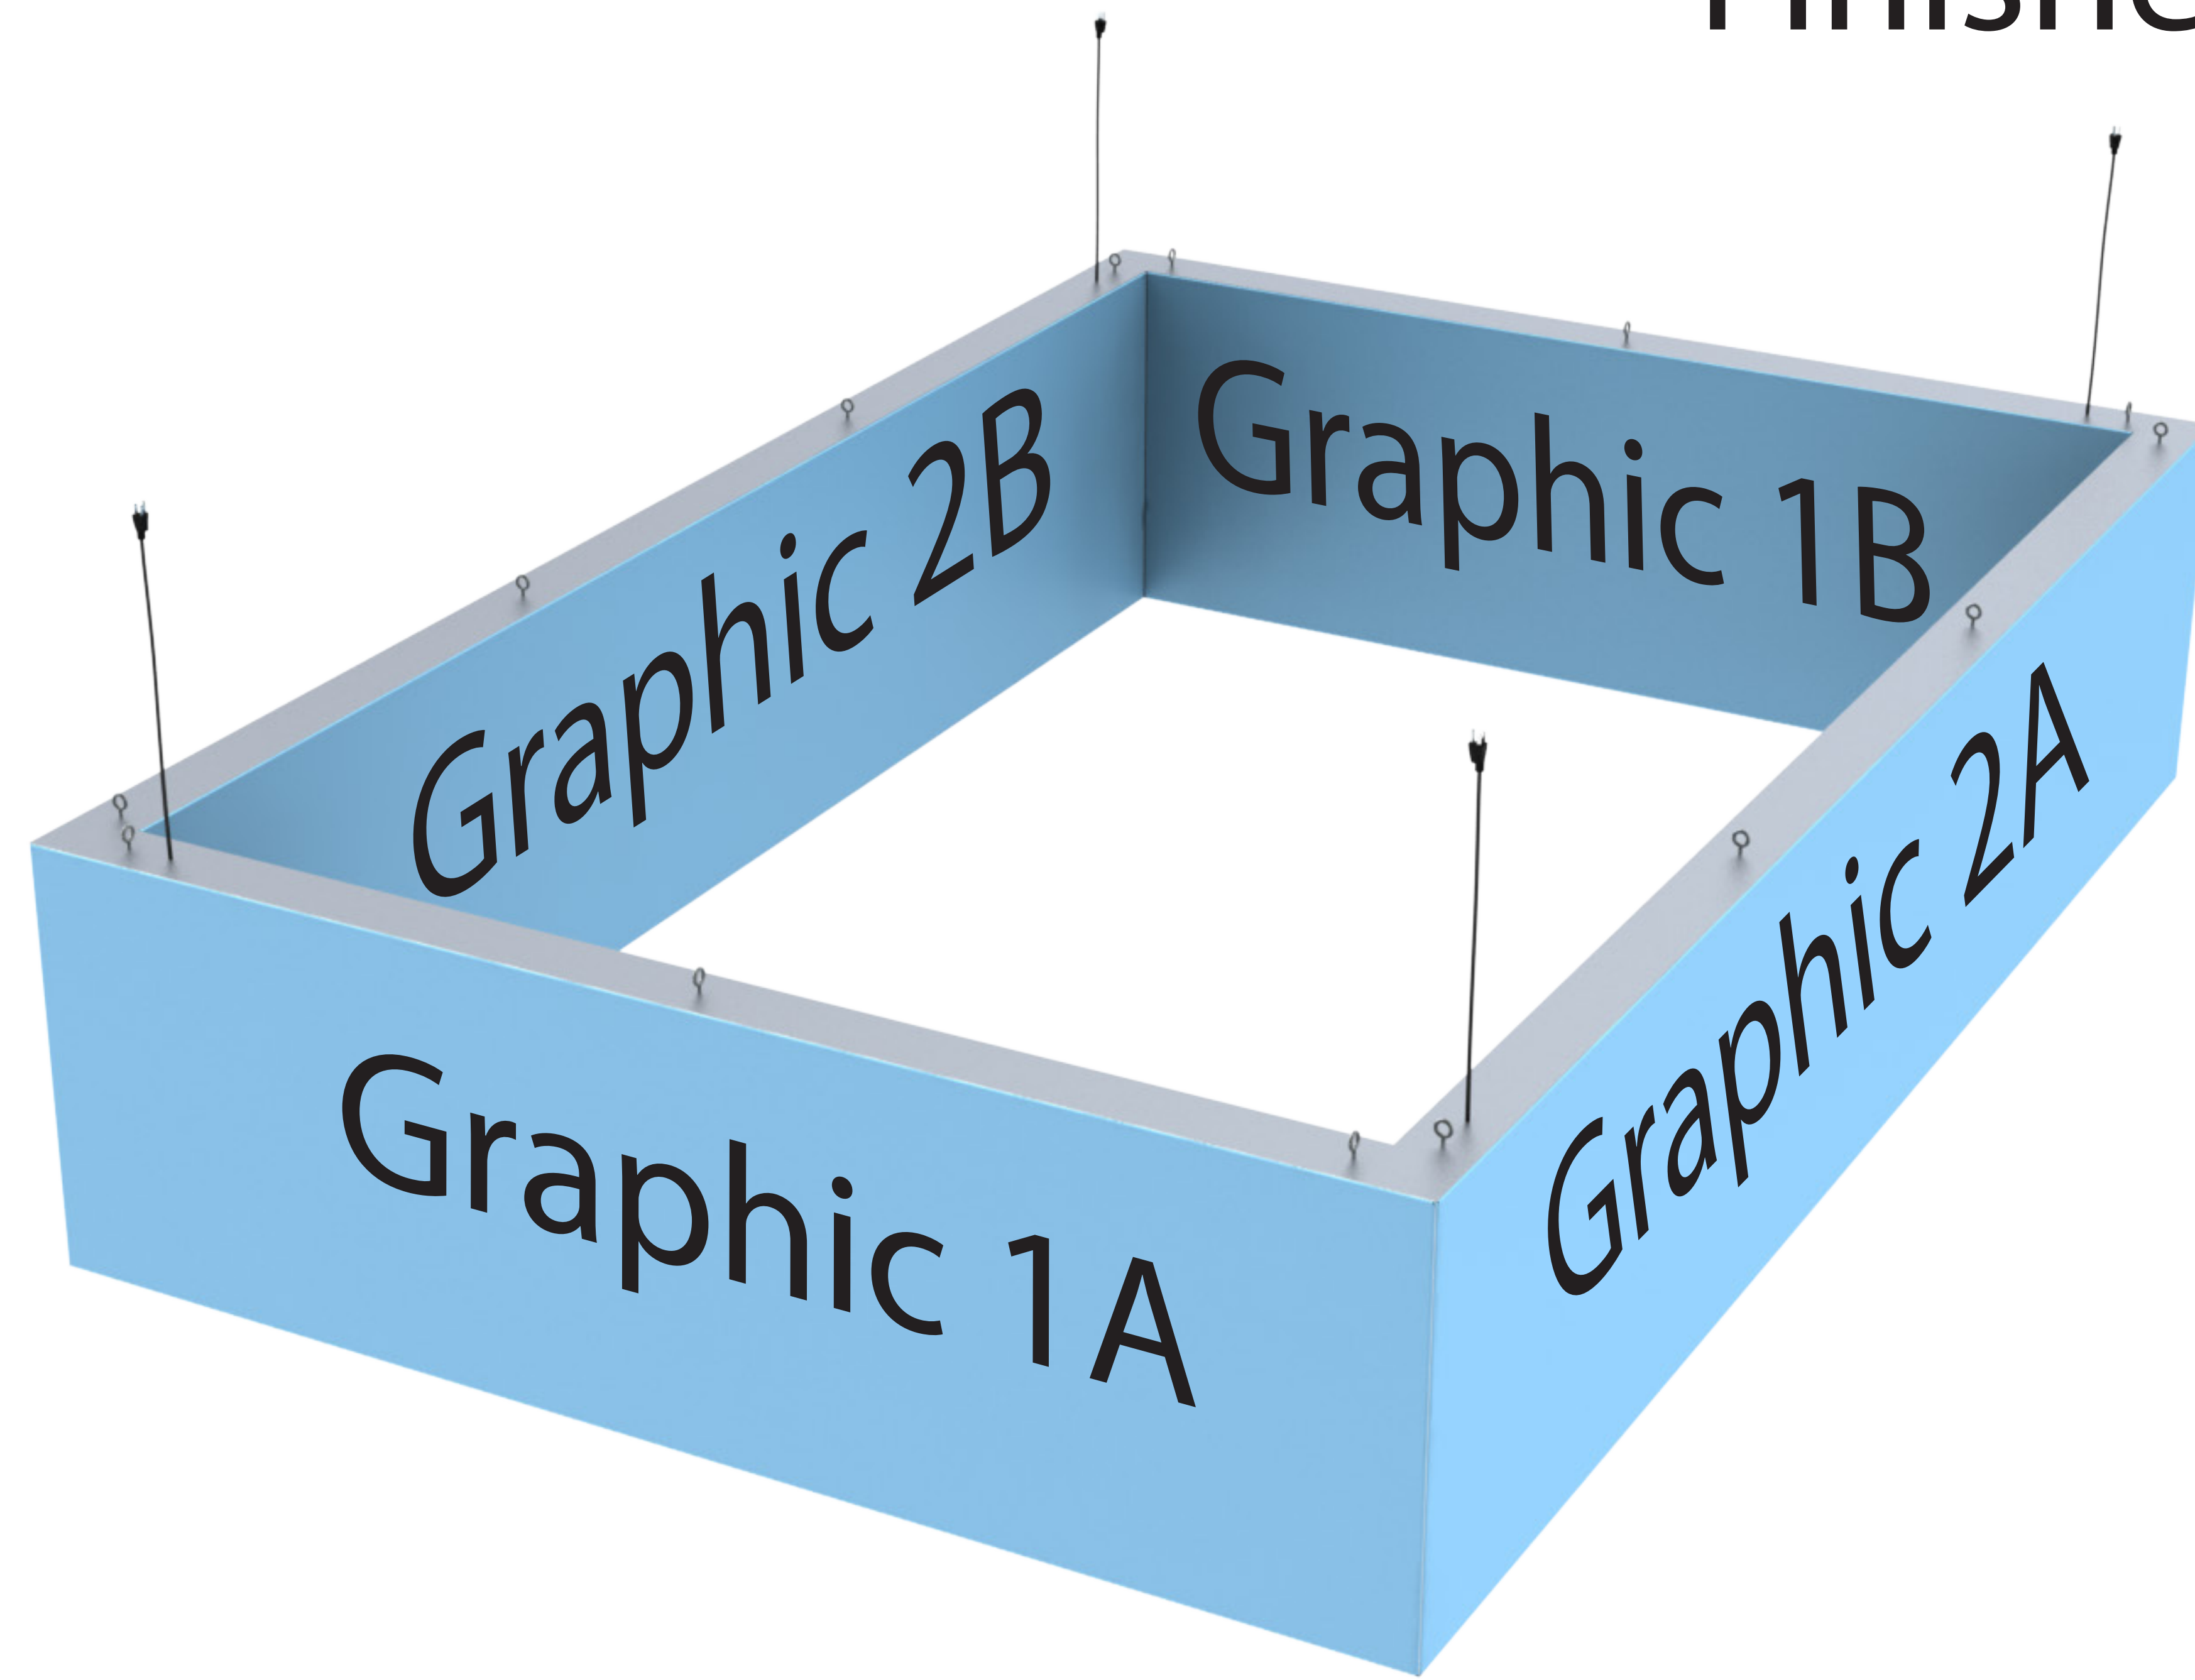

XSI084 - Graphic 2A - Outside Panel

Charisma Frame

Document Size: 50" x 32" (Includes bleeds)

@ 100 DPI recommended

Finished Size: 48" x 30"

File Specs:

- CMYK
- Convert all fonts to outlines
- Provide all linked files
- Provide any critical PMS colors
- 1" Bleed on each of 4 sides
- Extend background to full bleed